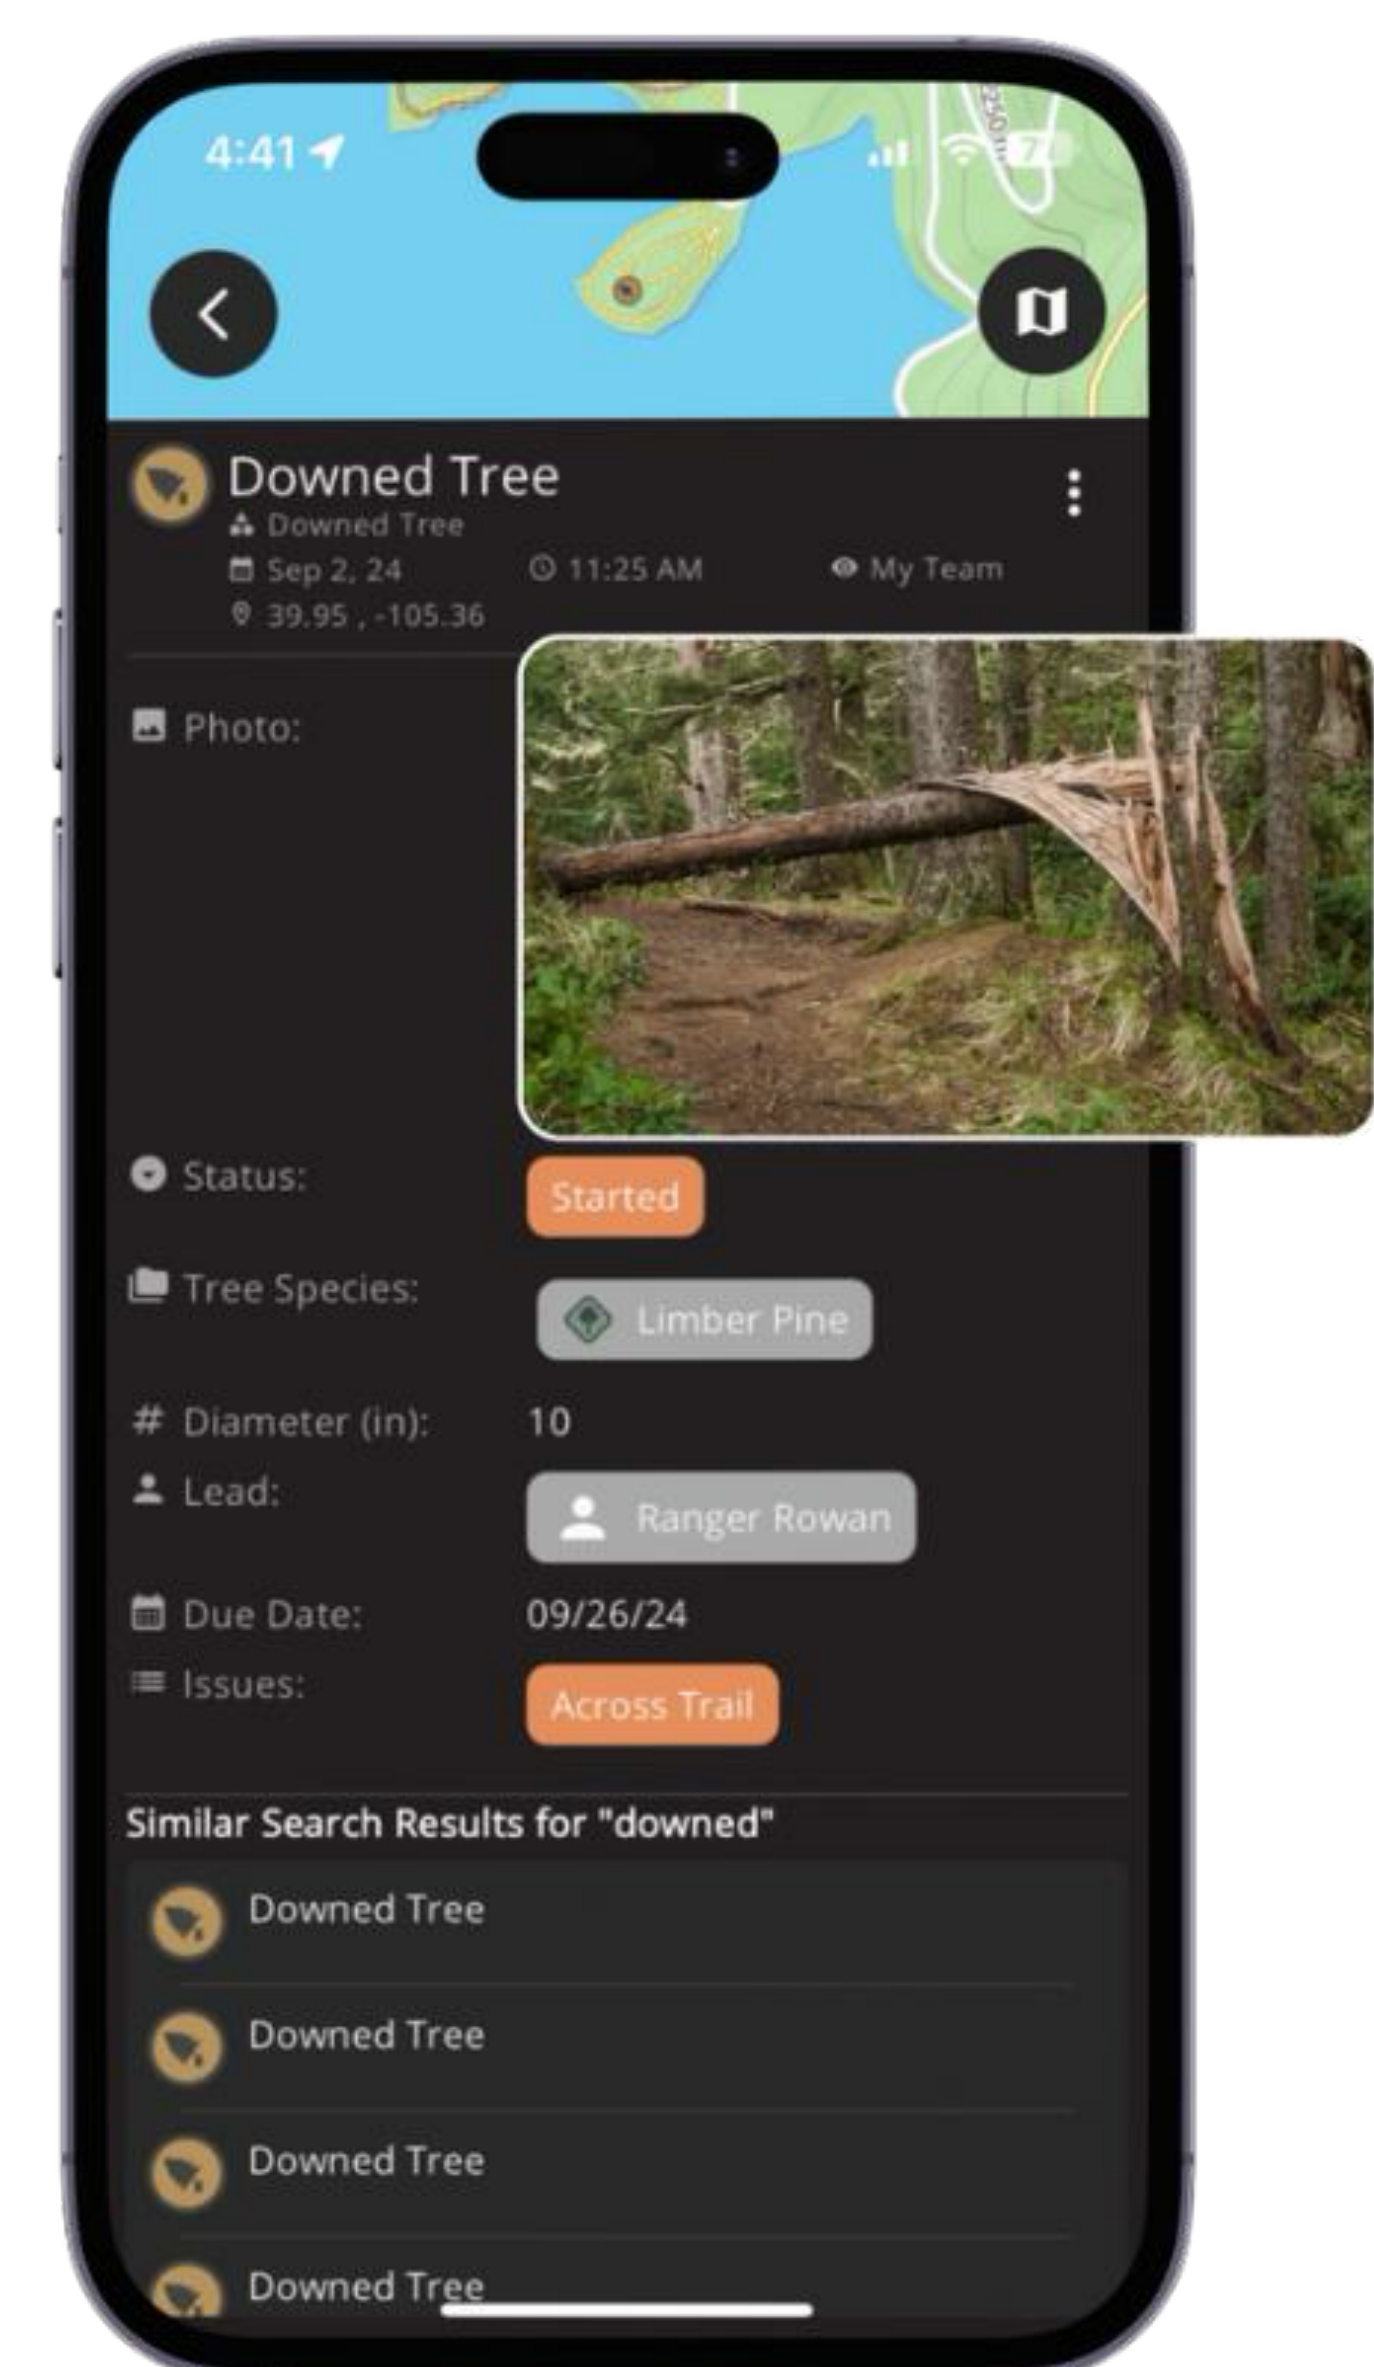

All-in-One View

Stay aligned with a single team dashboard

What Makes Us Different?

Many teams are either juggling a patchwork of tools or struggling with outdated systems that barely get the job done.

Outway was built specifically for land managers, so every feature aligns with your real needs. Now, you can focus on what you do best—preserving and improving the land—while we handle the logistics. Outway helps make your work visible, shareable, and impactful.

Activity by Week
7.2 Avg.

Real Life Success

Our teams are actively using Outway for:

Managing the human wildlife interface in Aspen, Colorado.

Managing visitor interaction at Stagecoach State Park and Pitkin County.